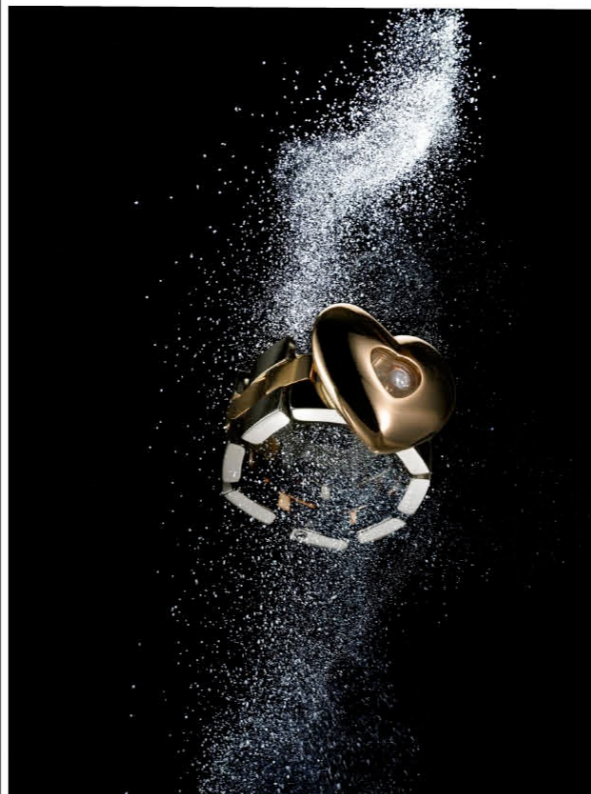

BAUME & MERCIER  
GENÈVE · 1830

**VISUALEYES**  
artists

**ELIAS AMARI** represented by **Visualeyes International AG**  
for more information please call **+41 (0)44 401 54 10**