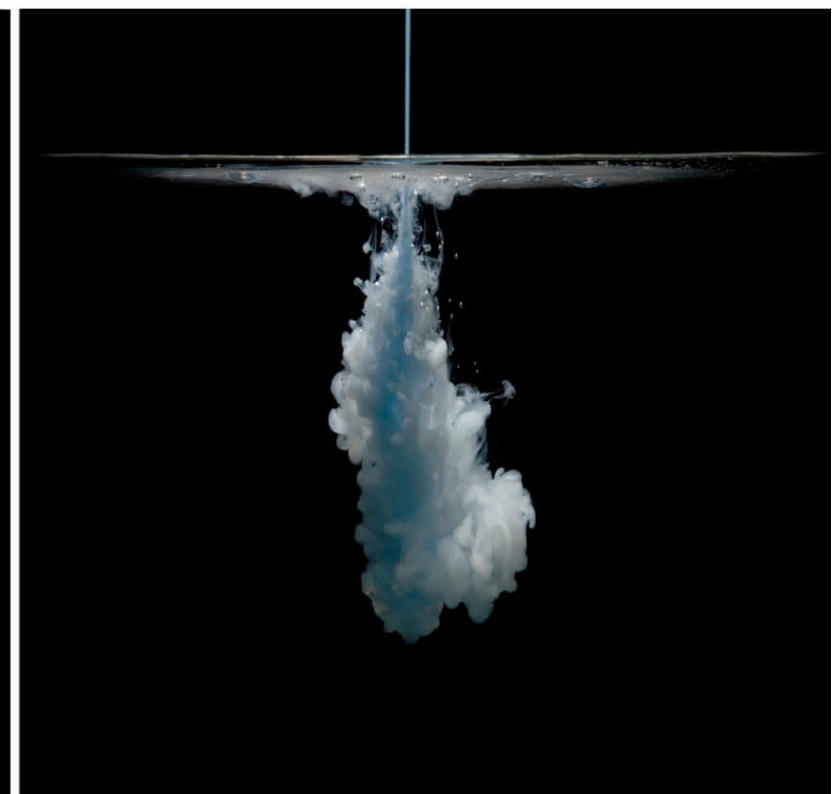

BAUME & MERCIER  
GENÈVE · 1830

**VISUALEYES**  
artists

**ELIAS AMARI** represented by **Visualeyes International AG**  
for more information please call **+41 (0)44 401 54 10**